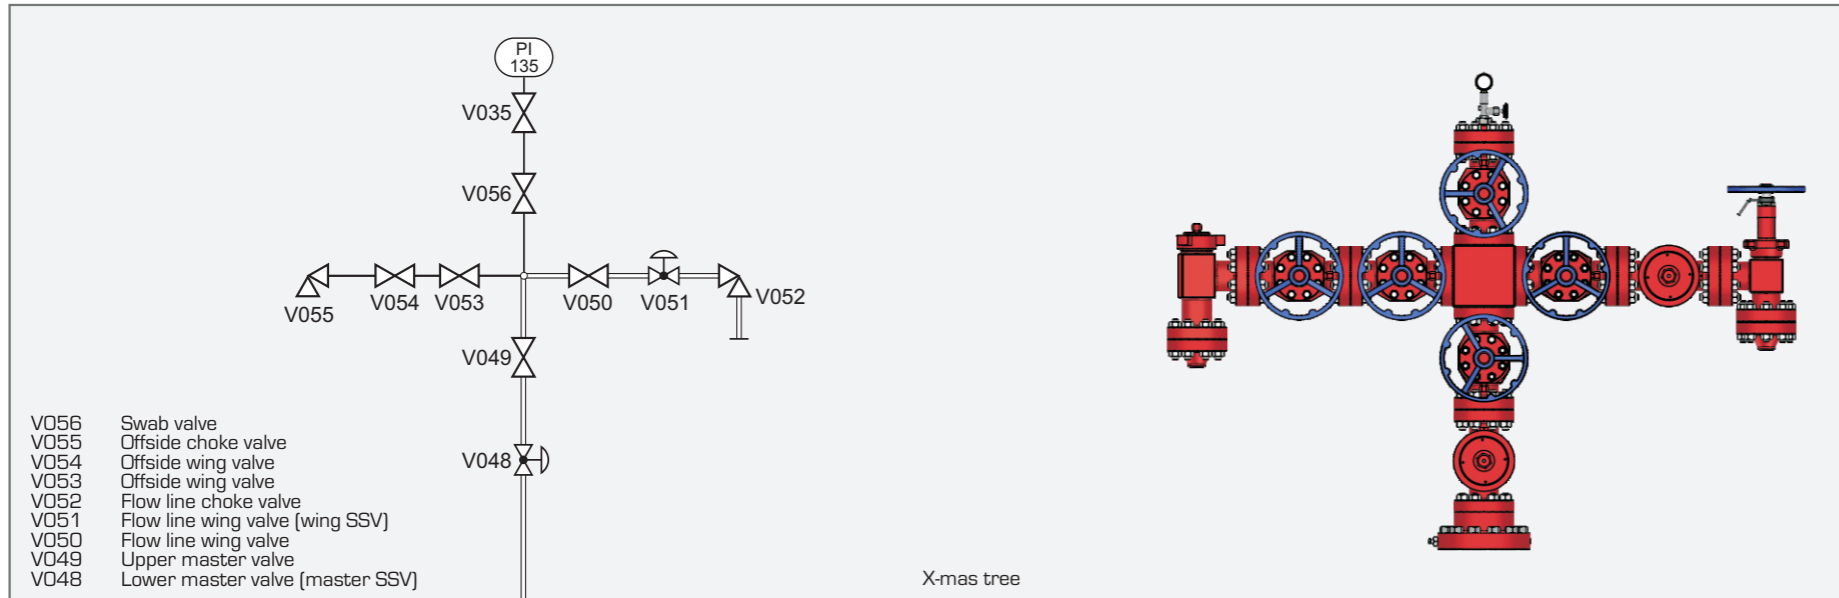

WAXTMT Wellhead and x-mas tree maintenance trainer

Symbols		
Measuring point with local display	Valve	Valve, pneumatic drive
Annular pipework	Angle valve	