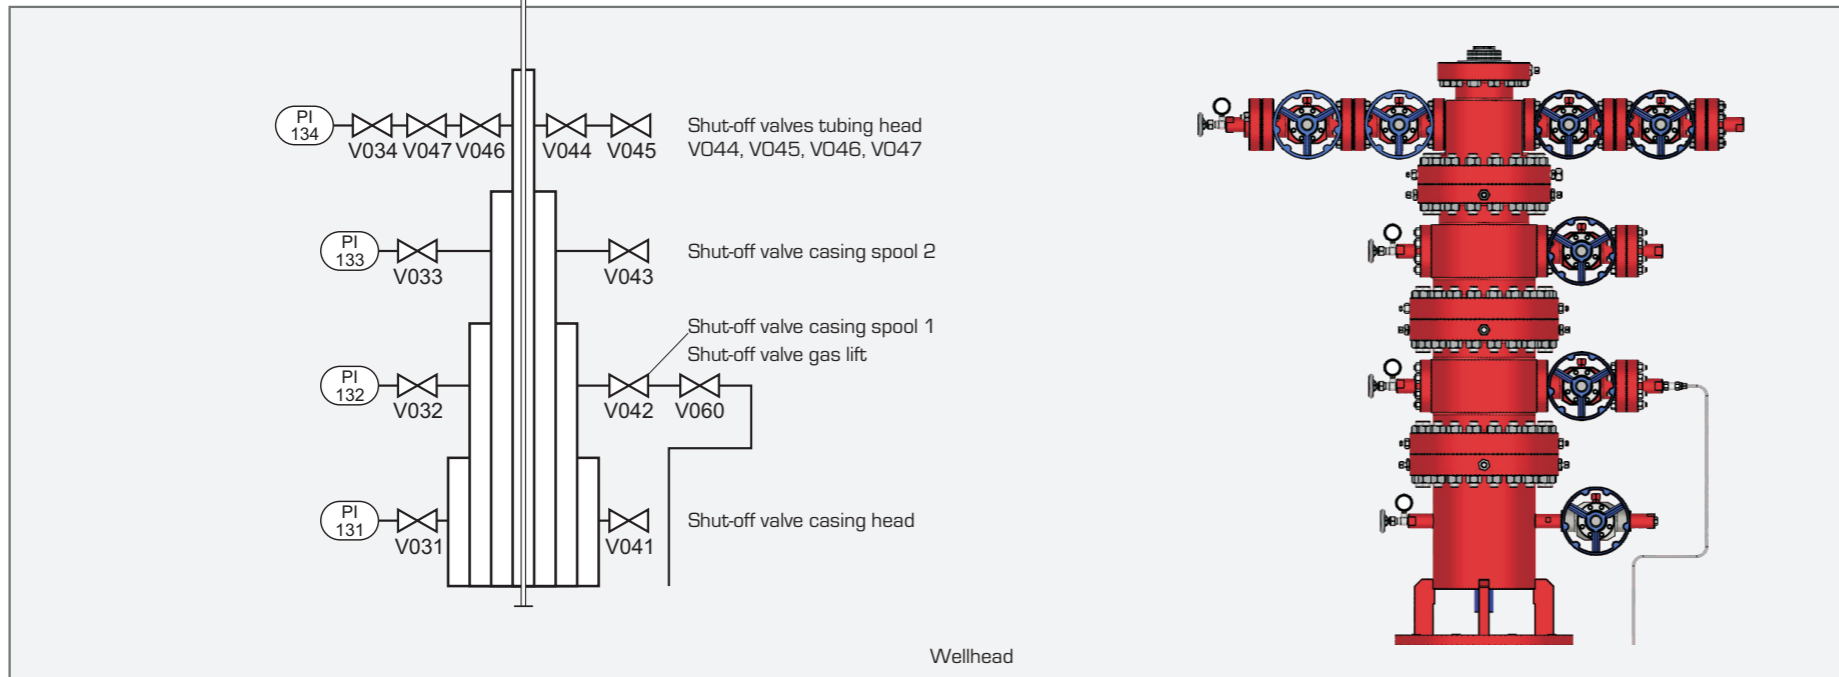

WAXTMT Wellhead and x-mas tree maintenance trainer

Symbols		
Measuring point with local display	Valve	Valve, pneumatic drive
Annular pipework	Angle valve	