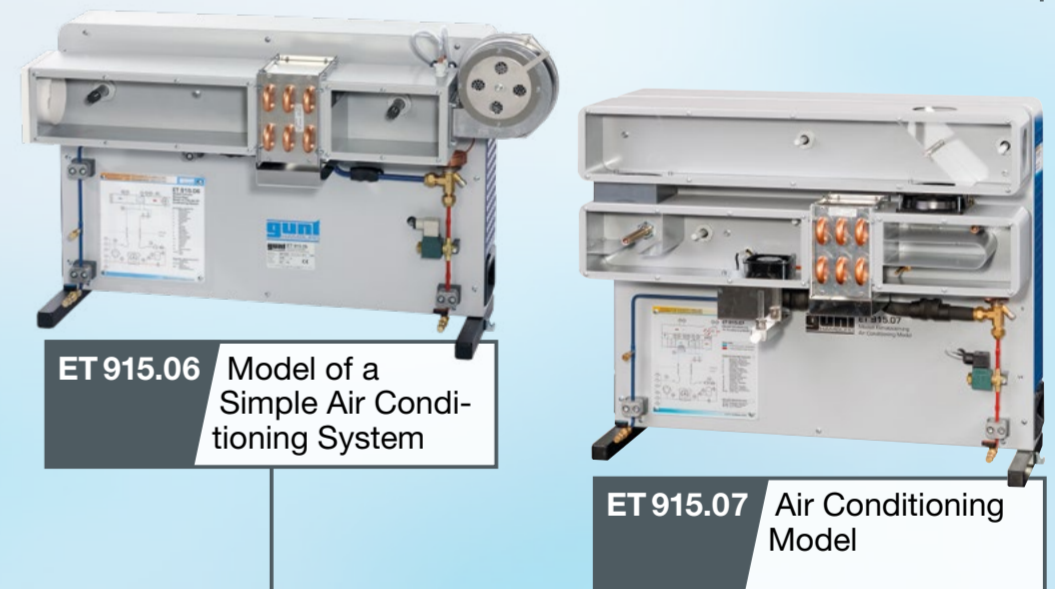

E-Learning

Data Acquisition

with full network access

- full network access to ongoing experiments by any number of external workstations
- real-time representation of the state of humid air in the Mollier h,x diagram and the refrigeration cycle in the log p-h diagram
- plug & play via USB system

Targeted review of the learning content

Refrigeration

All models include expansion elements and evaporators

Air Conditioning

The ET 915 base unit contains the main compressor and condenser components

Comprehensive modular training system for refrigeration and air conditioning technology