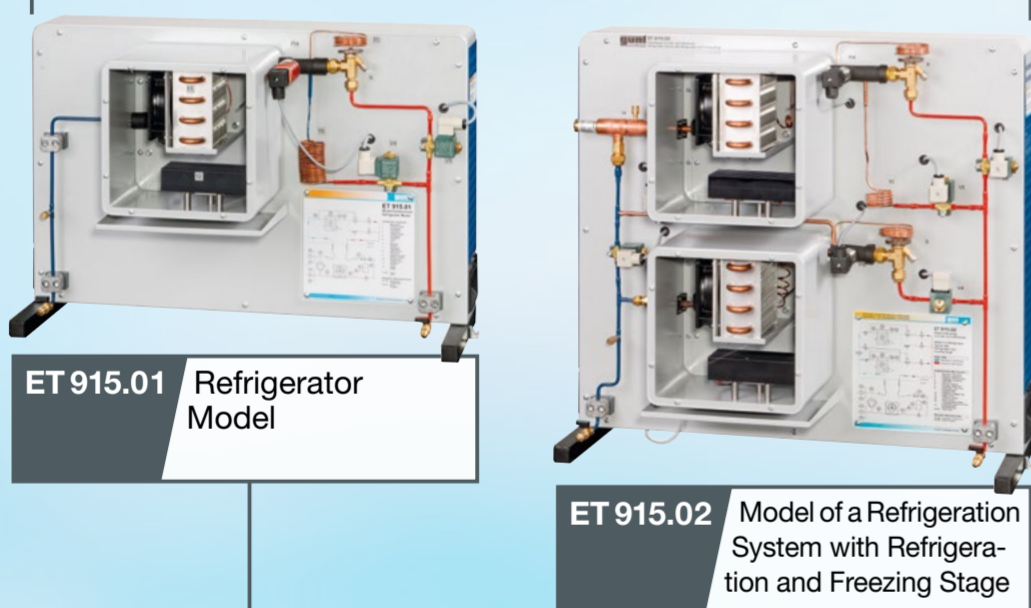

E-Learning

Data Acquisition

with full network access

- full network access to ongoing experiments by any number of external workstations
- real-time representation of the state of humid air in the Mollier h,x diagram and the refrigeration cycle in the log p-h diagram
- plug & play via USB system

Targeted review of the learning content

Refrigeration

All models include expansion elements and evaporators

Air Conditioning

The ET 915 base unit contains the main compressor and condenser components

Comprehensive modular training system for refrigeration and air conditioning technology