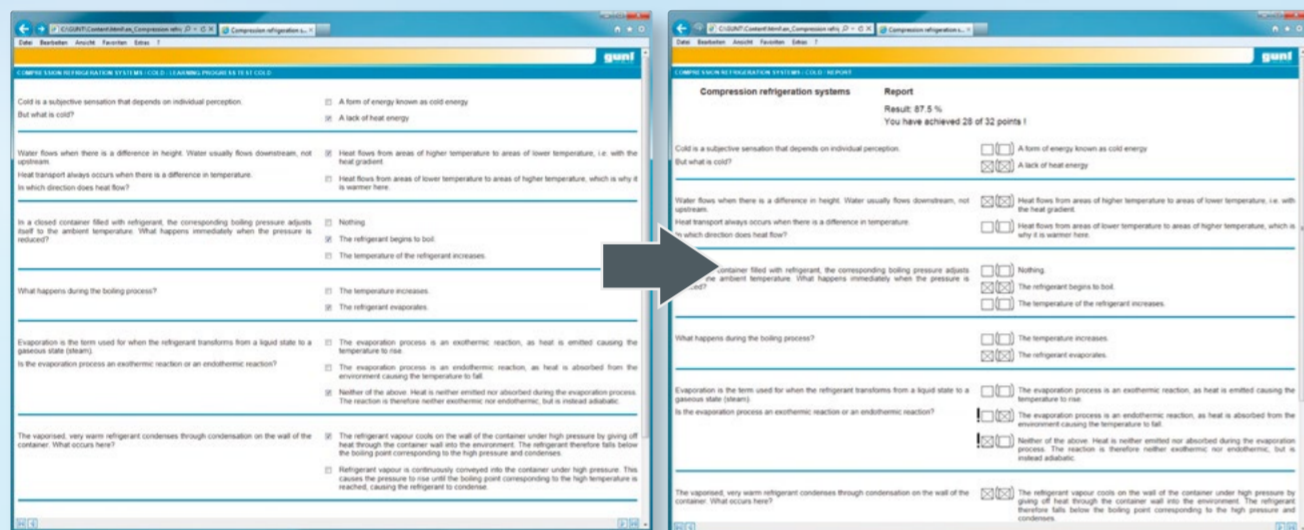

E-Learning

Data Acquisition

with full network access

- full network access to ongoing experiments by any number of external workstations
- real-time representation of the state of humid air in the Mollier h,x diagram and the refrigeration cycle in the log p-h diagram
- plug & play via USB system